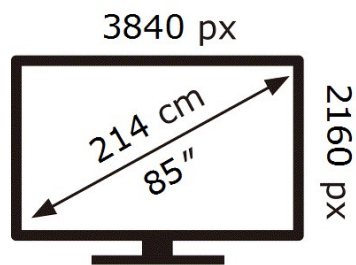

SAMSUNG

QE85QN95AAT

155 kWh/1000h

ABCDEF **G**

360 kWh/1000h

2019/2013