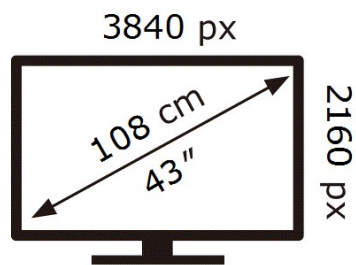

SAMSUNG

UE43TU8500U

83 kWh/1000h

ABCDEF **G**

89 kWh/1000h

2019/2013