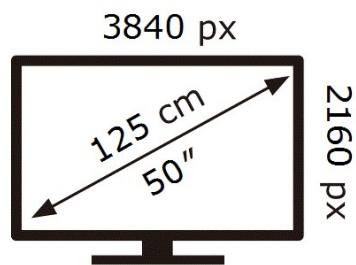

SAMSUNG

UE50AU7100K

87 kWh/1000h

ABCDEF **G**

120 kWh/1000h

2019/2013