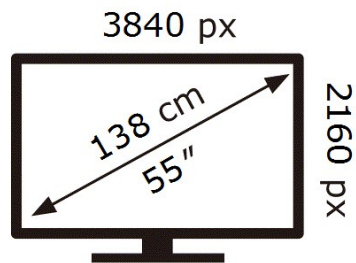

SAMSUNG

UE55AU8000K

103 kWh/1000h

ABCDEF **G**

125 kWh/1000h

2019/2013