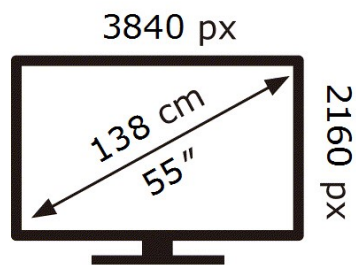

SAMSUNG

UE55AU7100K

101 kWh/1000h

ABCDEF **G**

130 kWh/1000h

2019/2013