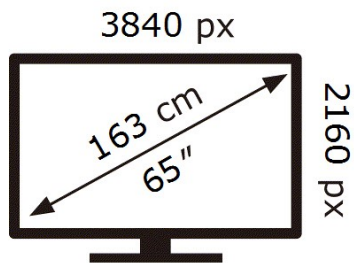

SAMSUNG

UE65AU8000K

137 kWh/1000h

ABCDEF **G**

176 kWh/1000h

2019/2013