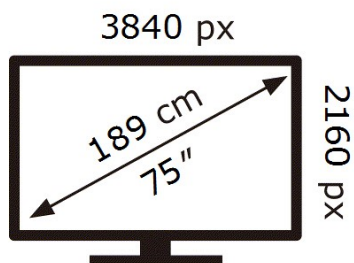

SAMSUNG

UE75AU7100K

155 kWh/1000h

ABCDEF **G**

190 kWh/1000h

2019/2013