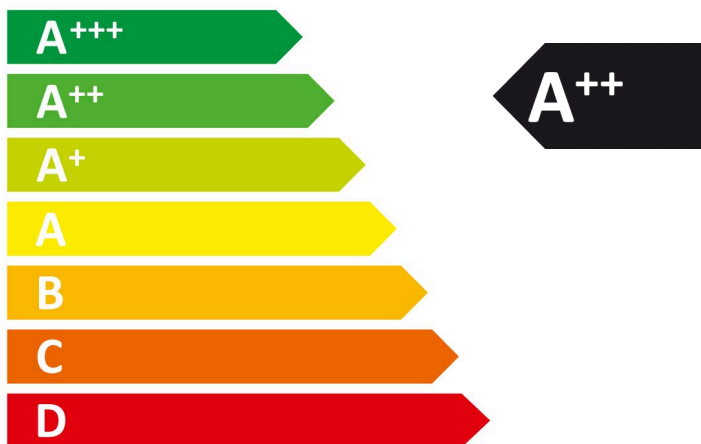

ENERGY

SIEMENS

WT47RT90GB

258
kWh/annum

225
min/cycle

9,0
kg

64
dB

A B C D E F G