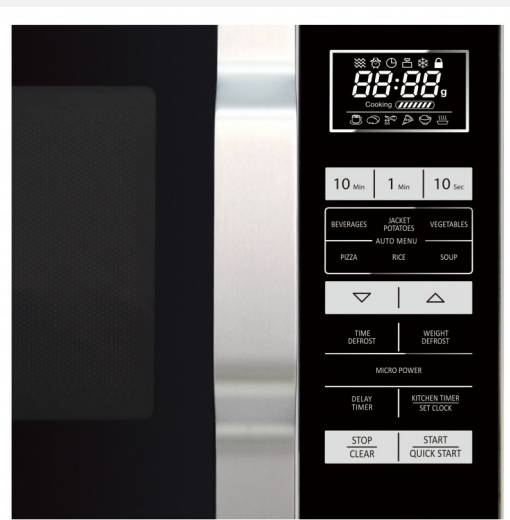

 **R360SLM**

23L Solo Flat Tray Microwave Silver

The sleek R360 with flat turntable free design meaning you can use more of the capacity for your dishes big or small and it's also easier to clean.

Features

- Flat Tray, turntable free design to accommodate larger dishes
- Flat Tray also makes it easier to clean your Microwave
- 23L
- 900W Microwave Output power
- White LCD display
- 8 Auto Menu options

Key features

Cake Automatic Programmes	No
Clock	Yes
Cook and Defrost Automatic Programmes	Yes
Cooking Adjust (More or Less)	Yes
Double Grill Operation (Quartz + Infrared)	No
Dual Convection + MW	–
Convection Temperature in °C	–
Dual Quartz resp. Infrared Grill + MW	No
Energy Save Mode	No
Fun-Menu resp. Snack Automatic Programmes	–

Info Key	No
Language Key	No
Minute Plus / +30s	Yes/Yes
MWO Colour	Silver
Oven Interior material	White
Pizza Automatic Programmes	Yes
Pre-heat Function	No
Timer (max. input in mins. and secs.)	100:39:00
Turntable Size ø cm / Material	Flat table
Oven Capacity (Litre)	23