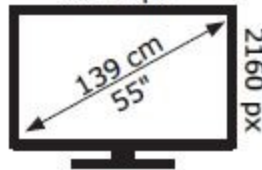

LINSAR

GT55UHDLUXE

82 kWh/1000h

ABCDEF **G**

82 kWh/1000h

3840 px

2019/2013

50601985