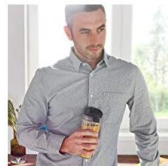

Model Number	QB3001UKS
Product Description	Ninja Smoothie Maker
Technology	Pulse
Wattage	700W
Cup Capacity	470ml
Operation	Manual Operation
Accessories	700W Motor Base 2 x 470ml Single Serve Cups 2 x Spout Lids 1 x Ninja Blade Assembly
Features	Nutrient & Vitamin Extraction Blades break down whole fruits, vegetables, ice & seeds for refreshing full bodied nutritious juices. Ideal for making tasty single-serve recipes including smoothies, milkshakes, dips, dressings, soups etc. Dishwasher safe accessories.
Guarantee	1 year