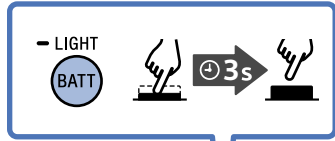

# 3

LIGHT

ON

OFF

Wireless Party Chain

Speaker Add

Android

Android / iPhone