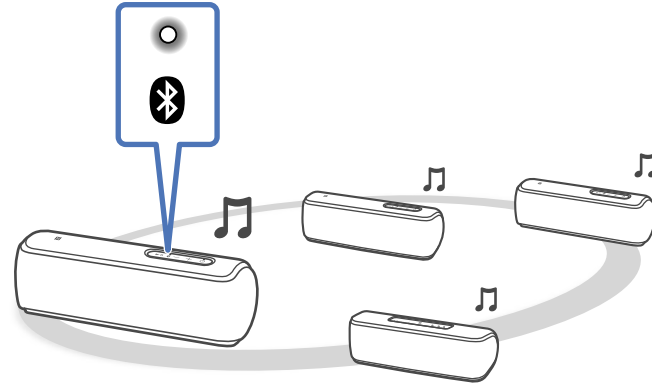

# 3

LIGHT

ON

OFF

Wireless Party Chain

Speaker Add

Android

Android / iPhone

<http://www.sony.net/smcapp/>

Wireless Party Chain Speaker Add Party Booster

[http://rd1.sony.net/help/speaker/srs-xb21/h\\_zz/](http://rd1.sony.net/help/speaker/srs-xb21/h_zz/)