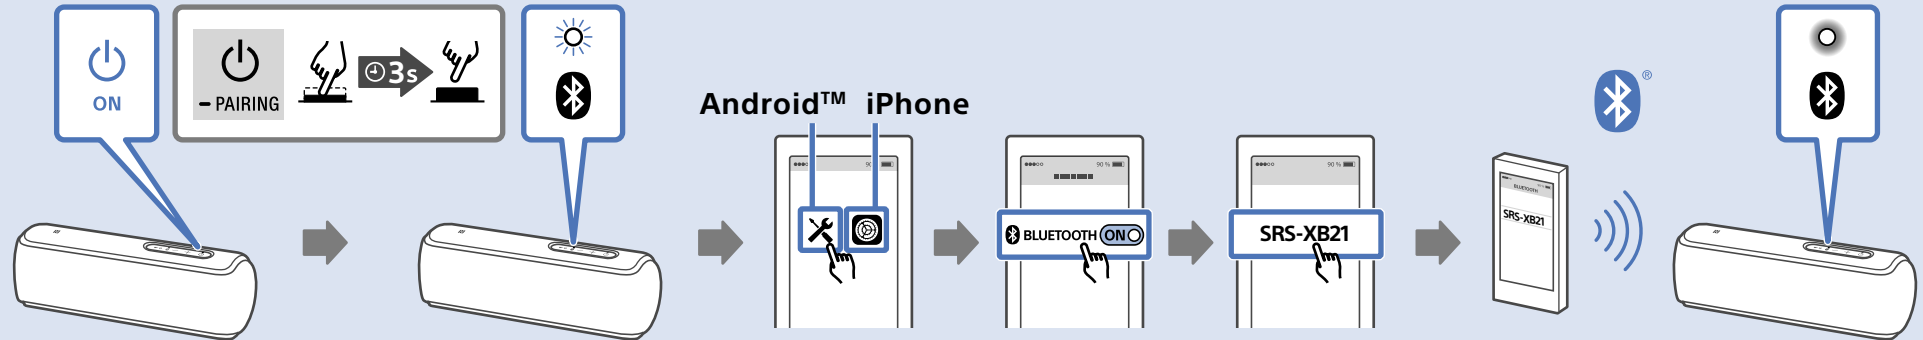

# 3

LIGHT

ON

OFF

Wireless Party Chain

Speaker Add

Android

Android / iPhone