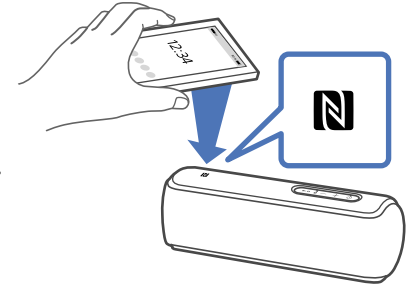

# 3

LIGHT

ON

OFF

Wireless Party Chain

Speaker Add

Android

Android / iPhone