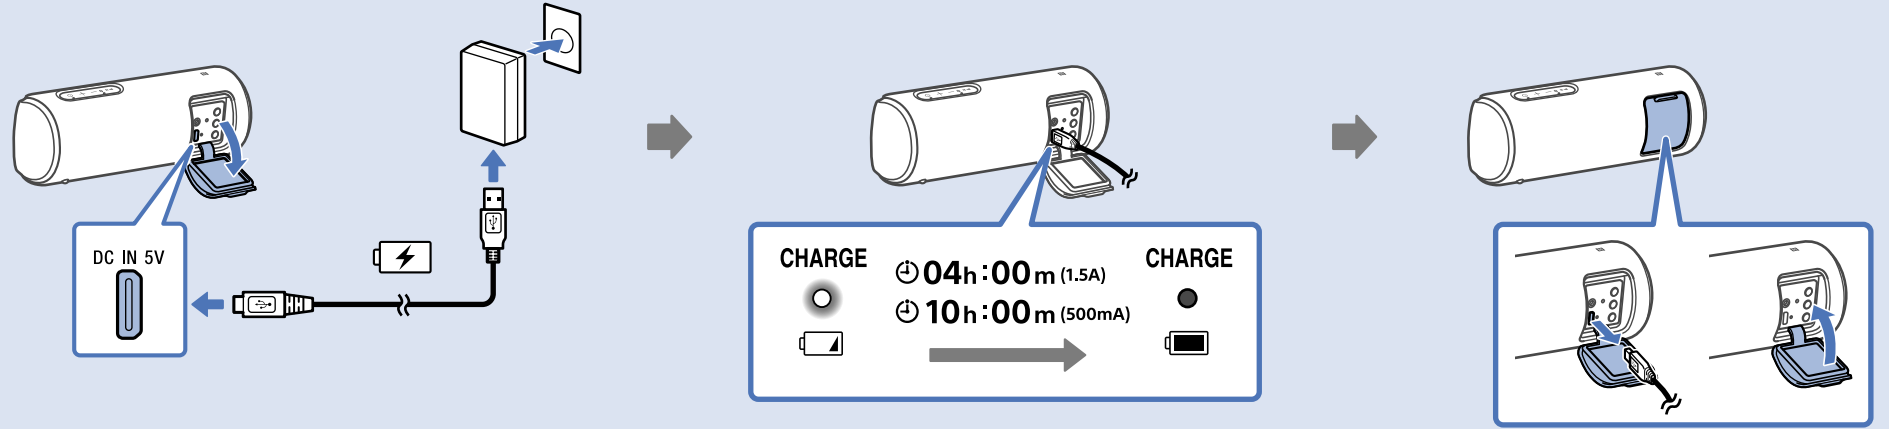

SRS-XB21

4-734-036-13(1)

©2018 Sony Corporation Printed in China

1

2

3