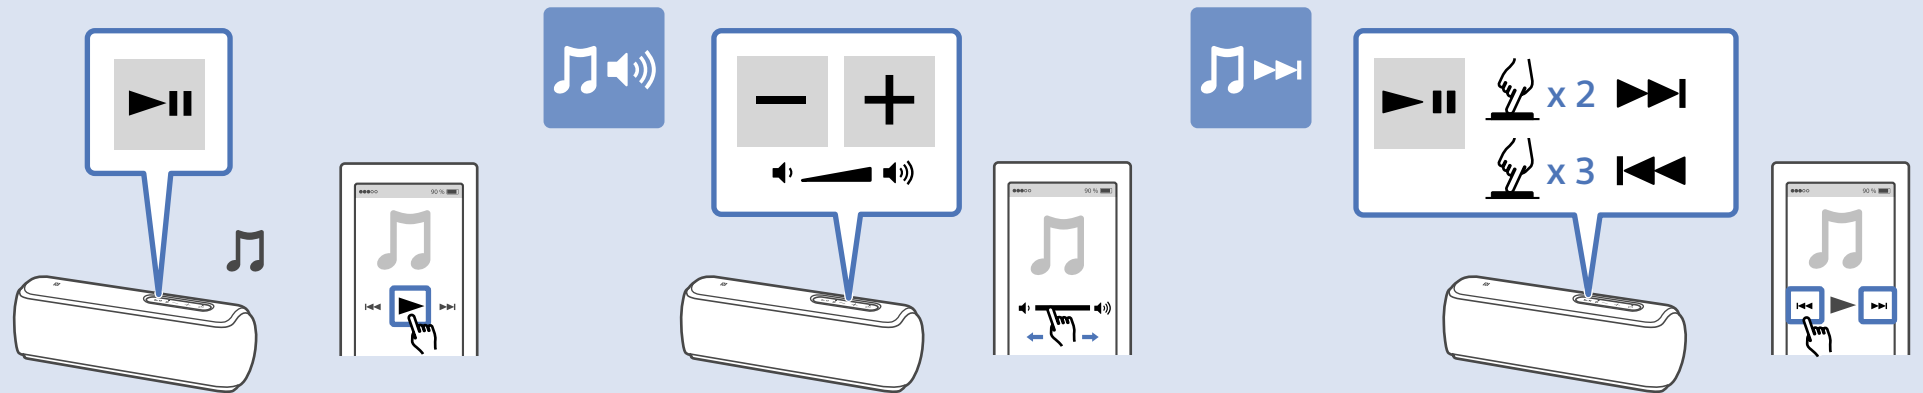

# 3

LIGHT

ON

OFF

Wireless Party Chain

Speaker Add

Android

Android / iPhone