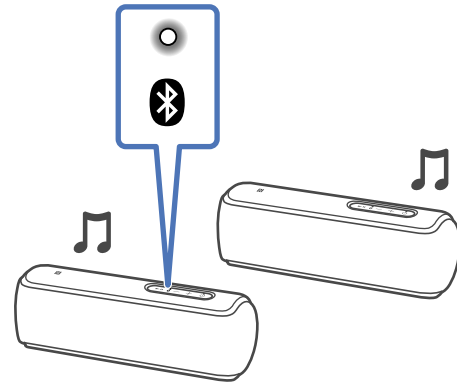

# 3

LIGHT

ON

OFF

Wireless Party Chain

Speaker Add

Android

Android / iPhone