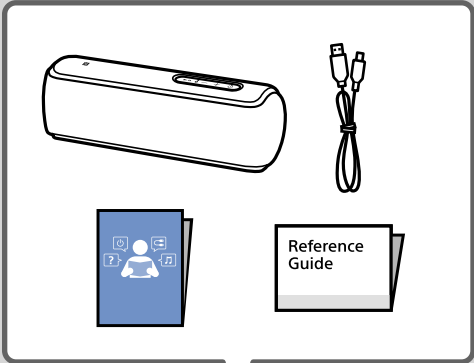

SRS-XB21

4-734-036-13(1)

©2018 Sony Corporation Printed in China

1

2

3