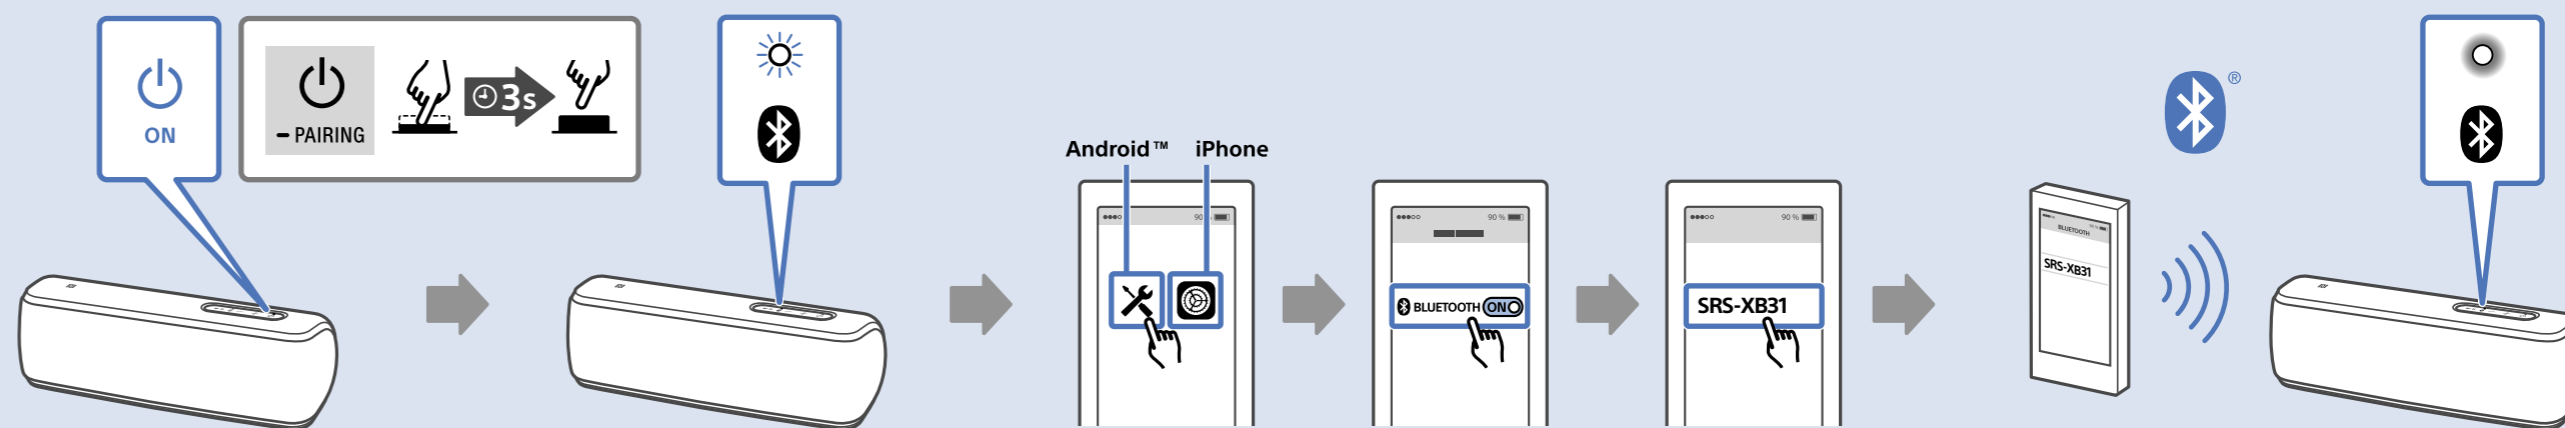

# 3

Android / iPhone

<http://www.sony.net/smcpp/>

Sony Music Center

LIGHT

ON

OFF

Wireless Party Chain