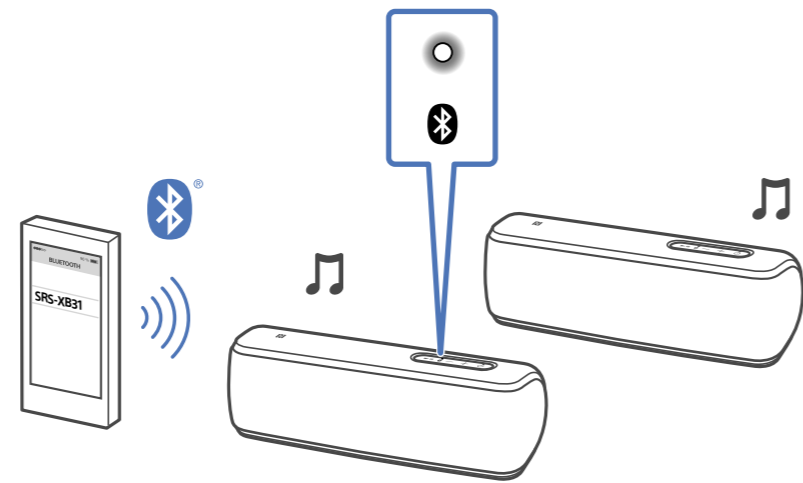

Speaker Add

Android