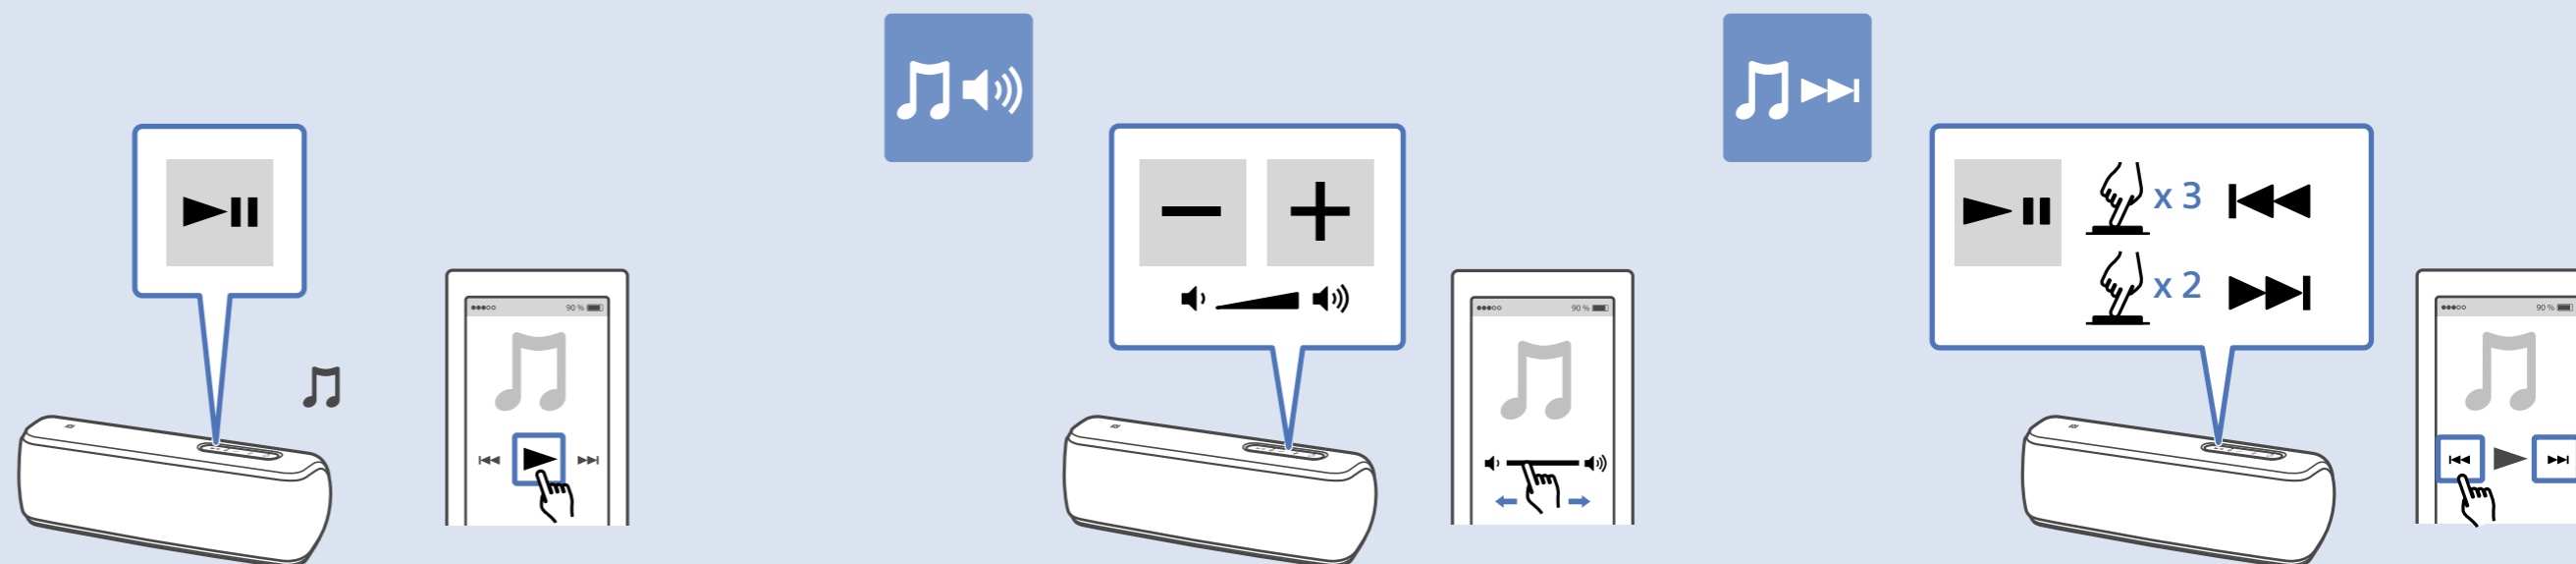

# 3

Android / iPhone

<http://www.sony.net/smcpp/>

Sony Music Center

LIGHT

ON

OFF

Wireless Party Chain