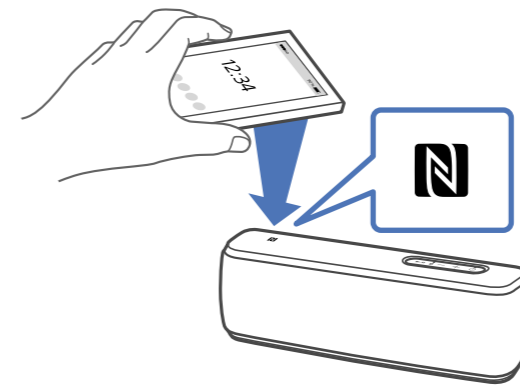

Speaker Add
Wireless Party Chain
Party Booster

<http://rd1.sony.net/help/speaker/srs-xb31/h_zz/>