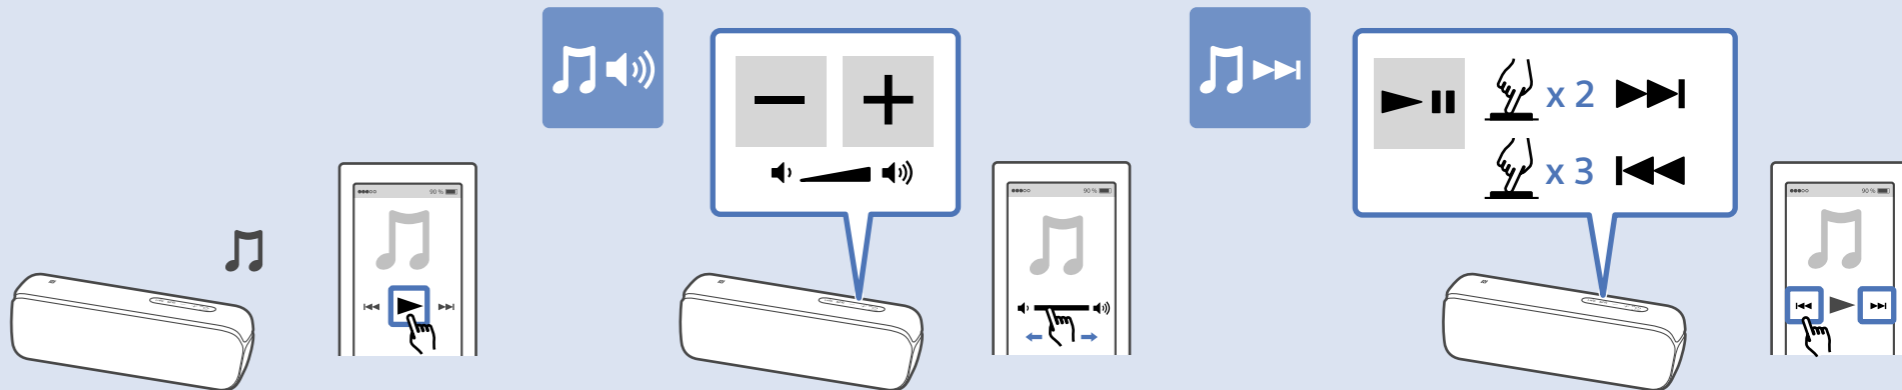

1

SRS-XB32

4-747-827-11(1)

©2019 Sony Corporation Printed in China / Imprimé en Chine

2

3