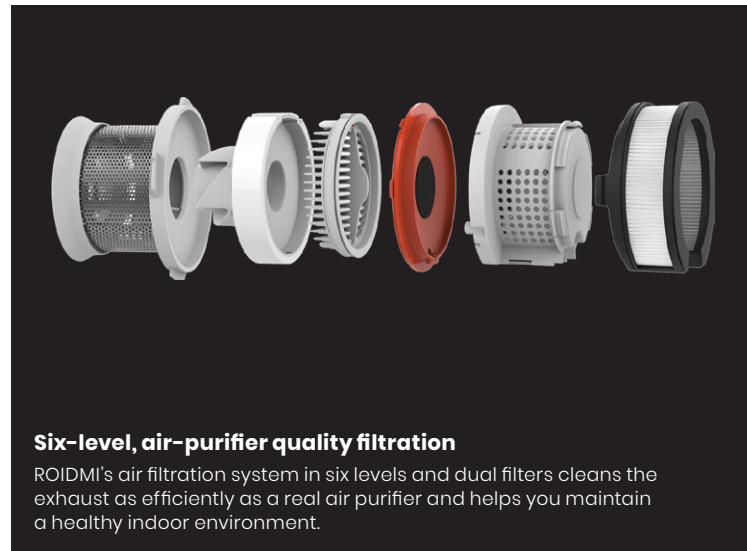

Washable filter components

The filter can be taken apart and all components can be washed to avoid build-up of dirt and odours.

Six-level, air-purifier quality filtration

ROIDMI's air filtration system in six levels and dual filters cleans the exhaust as efficiently as a real air purifier and helps you maintain a healthy indoor environment.