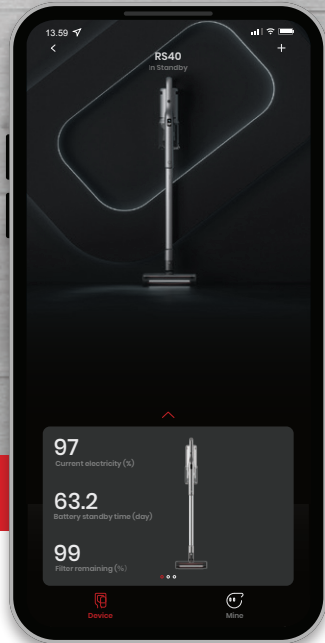

RS40 Cordless vacuum cleaner

Winner of six prestigious, international design awards

Intelligent app management

Connect to your smart device via Bluetooth™ for a wealth of information about battery capacity and battery health, cleaning time, remaining dust bin capacity, filter element condition and even the calories you are burning while cleaning. If you just want to clean, there is no need to use the app at all.

First vacuuming. Then wet cleaning. But simultaneously!

Combined vacuuming and wet cleaning.

ROIDMI RS40 is equipped with an innovative dual cleaning system, allowing you to vacuum and wet clean your hard floors in one go. Save time and bother.