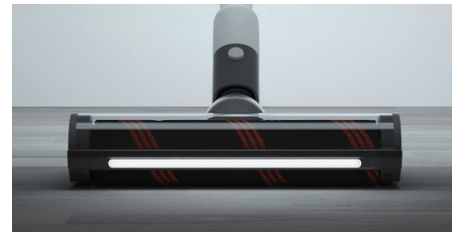

Wireless magnetic charger

Simply place the vacuum cleaner in the magnetic wall mount to recharge.

Intelligent photosensitive LED light

The innovative LED light turns on automatically in dark areas making it difficult for dust and debris to hide.