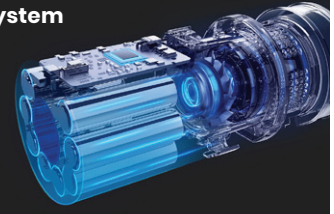

BMS-X battery system

with eight LG/ Samsung lithium batteries.

65min. run time (Standard level).

The new BMS-X battery offers 65min run time through innovative cell management. That means you can clean up to to 400m² of floors on one charge.

Washable filter components

The filter can be taken apart and all components can be washed to avoid build-up of dirt and odours.