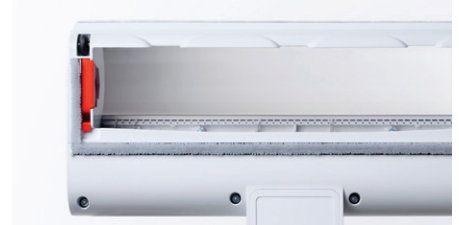

ROIDMI S1S

Cordless lightweight vacuum cleaner with extended battery runtime

Style meets performance in the ROIDMI S1 Special. This elegant, app-connected smart cordless vacuum cleaner features a high-speed digital motor delivering 120AW suction power. Two high-tech brush rollers ensure outstanding cleaning on any floor surface. Comprehensive tools make for versatile cleaning around the home. The S1 Special's effortless style includes a sleek magnetic wall dock.

Experience innovative technology with the Engine-X Digital Brushless Motor. It spins at 100,000 rpm and, combined with the Air-X Dust Separation Technology, the ROIDMI S1 Special delivers a continuous powerful performance with no loss of suction!

The S1 Special is equipped with double HEPA filters which eliminate up to 99.7 % of dust and dirt and ensure efficient capture of allergens and bacteria as small as 0.3 microns. This means that the S1 Special is equipped with a small air purifier ensuring the exhaust air is cleaner than the air it draws in.

Magnetic storage

After use, simply click your S1 on to your magnetic storage dock and plug in the charger

Anti-tangle cleaning head

Prevents hair being wound around the brush. Perfect for families with pets.