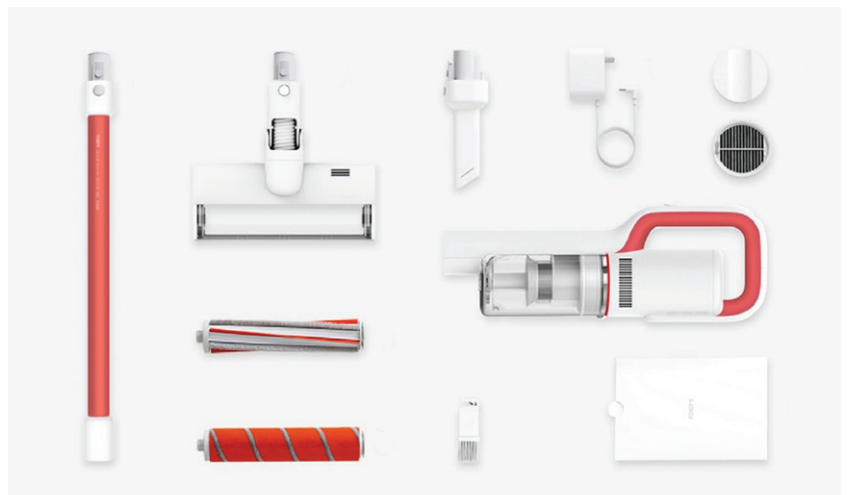

ROIDMI S1S

Cordless lightweight vacuum cleaner with extended battery runtime

Style meets performance in the ROIDMI S1 Special. This elegant, app-connected smart cordless vacuum cleaner features a high-speed digital motor delivering 120AW suction power. Two high-tech brush rollers ensure outstanding cleaning on any floor surface. Comprehensive tools make for versatile cleaning around the home. The S1 Special's effortless style includes a sleek magnetic wall dock.

The S1 Special is equipped with double HEPA filters which eliminate up to 99.7 % of dust and dirt and ensure efficient capture of allergens and bacteria as small as 0.3 microns. This means that the S1 Special is equipped with a small air purifier ensuring the exhaust air is cleaner than the air it draws in.

Magnetic storage

After use, simply click your S1 on to your magnetic storage dock and plug in the charger

Anti-tangle cleaning head

Prevents hair being wound around the brush. Perfect for families with pets.

Includes accessories

for all your vacuuming needs.

- Magnetic storage dock
- Hygienic dust bin emptying (0.4 l)
- Anti-Tangle cleaning head
- Carbon fibre roller: ideal for carpet deep cleaning
- Soft roller-brush
- Lightweight vacuum: 2.6 kg (Handheld: 1.5kg)
- Lithium battery - fully charged in 2.5 hours
- Battery capacity: Standard mode: 50 min. / Max: 10 min.