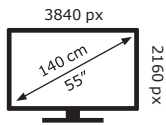

**ENERGY**

VISPERA

TISSULTRA

**75** kWh/1000h

2019/2013