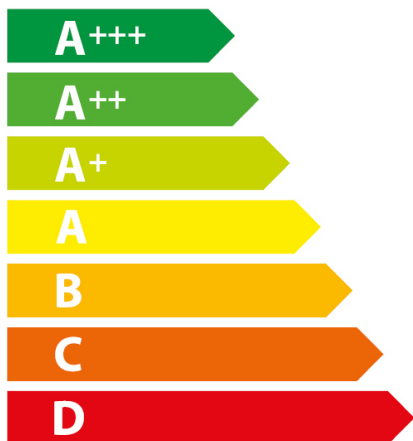

ENERGY

AEG

CGB6130ACM 948 905 160

A

36 L

4,86 MJ/cycle
1,35 kWh/cycle

MJ/cycle
kWh/cycle