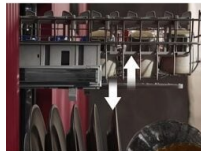

Versatile space to conveniently clean cutlery and utensils

The EasyFlex drawer is designed to fit cutlery and different-sized utensils, even when large or awkwardly shaped.

Space where you need it: Height-adjustable upper basket

Easily create more space at the top or bottom with the height-adjustable upper basket. Simply grab the handle on both sides of the upper basket and slightly pull up to raise or lower it.

Protection for delicate glassware