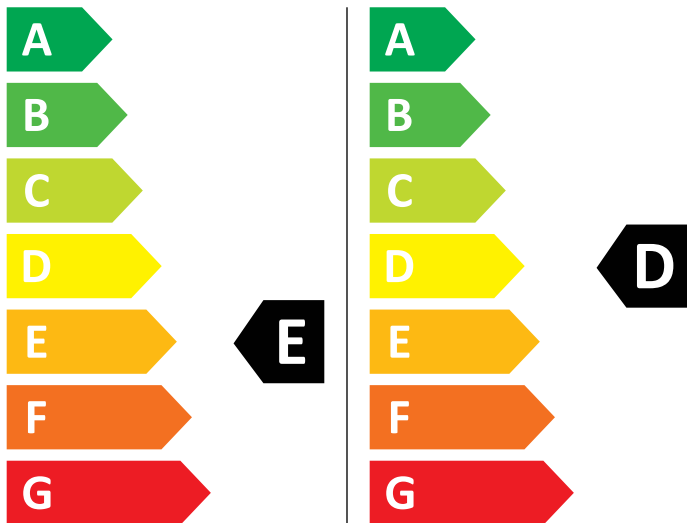

# ENERG

**AEG**

L6WEJ841N 914600128

💧 266 kWh/100

💧 73 kWh/100

4,0 kg

8,0 kg

60 L