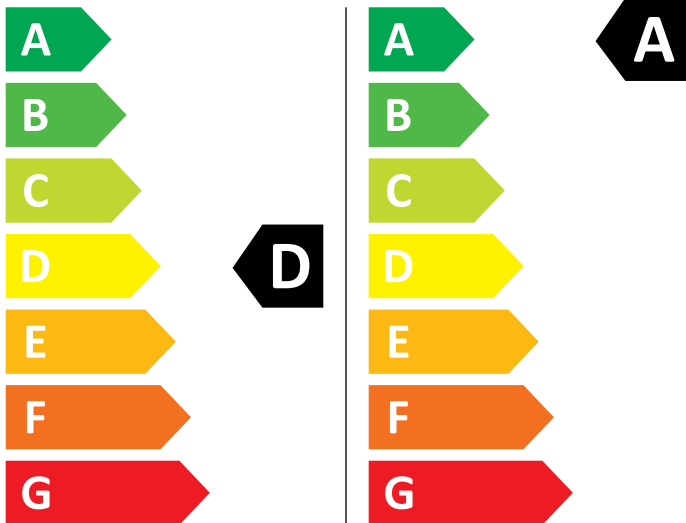

ENERG

AEG

LWR7175M2B 914610320

💧 265 kWh/100

💧 40 kWh/100

5,0 kg

7,0 kg

64 L