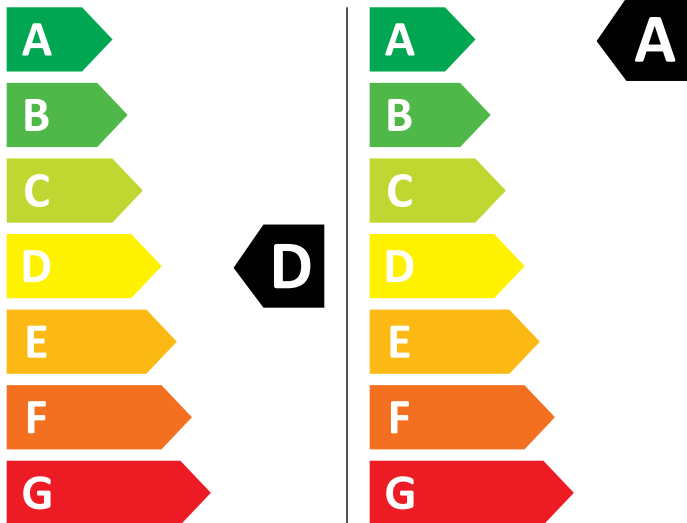

# ENERG

AEG

LWR749604B 914610908

💧 307 kWh/100

💧 49 kWh/100

6,0 kg

9,0 kg

75 L