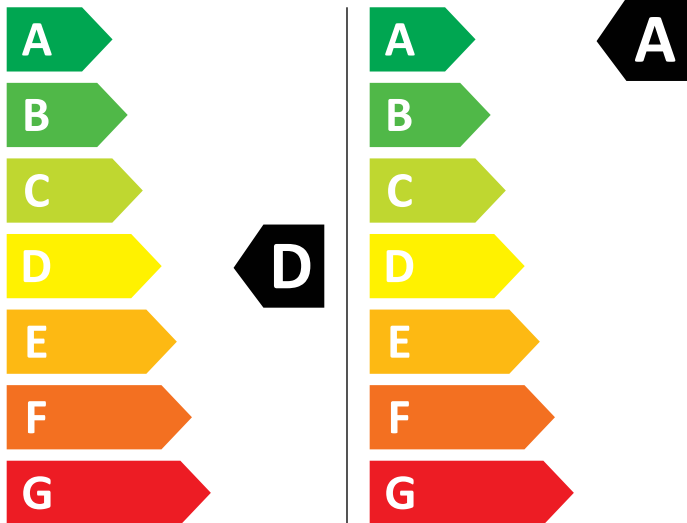

ENERG

AEG

LWR759605U 914611109

💧 307 kWh/100

💧 49 kWh/100

6,0 kg

9,0 kg

75 L