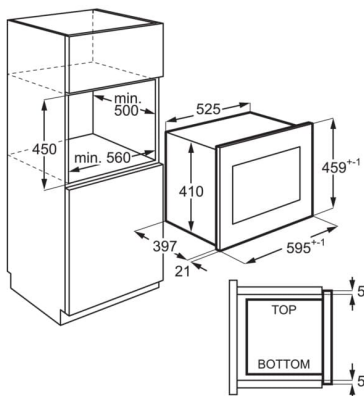

Product Specification

Maximum Microwave output (W)	900
No. of power levels	5
Cavity Size	26
Noise	60
Installation	FB
Dimensions (mm) (HxWxD)	459x596x404
Dimensions (Built-in, mm)	450x562x500
Cooking Modes	Microwave
Cooking stages	0
Frequency (Hz)	50
Colour	Black
Cavity Material	Painted Steel
Voltage (V)	230
Required Fuse	10
ProdPartCode	E - Generic Partner All

PSGBMC220DE00002