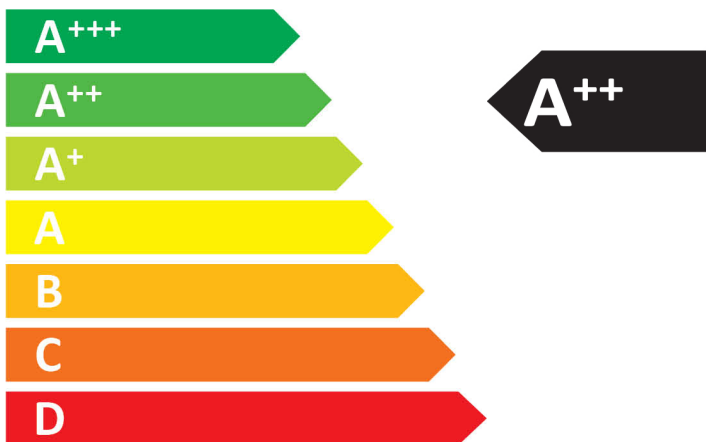

ENERGY

AEG

TR718L4B 916 099 245

235
kWh/annum

178
min/cycle

8,0
kg

66
dB

ABCDEFG