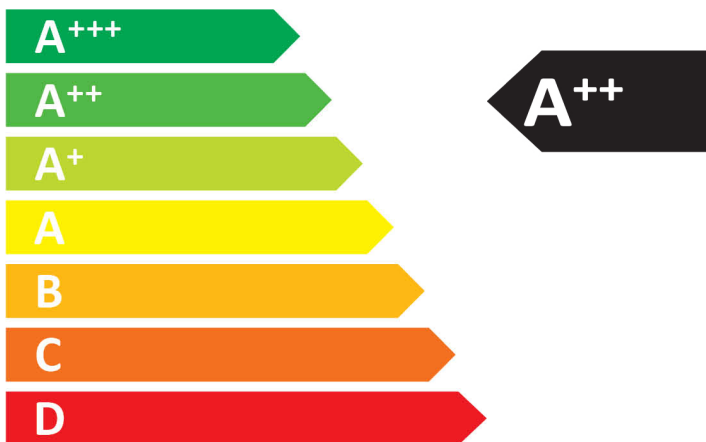

ENERGY

AEG

TR728CT4B 916 900 799

186
kWh/annum

179
min/cycle

8,0
kg

dB

ABCDEFG