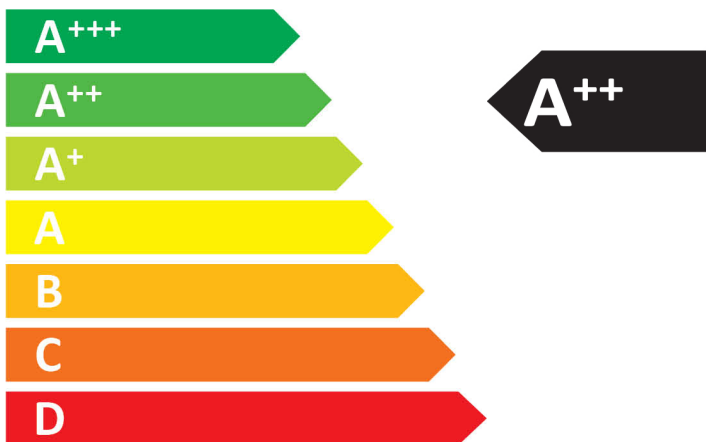

ENERGY

AEG

TR818P4B 916 099 246

235
kWh/annum

154
min/cycle

8,0
kg

66
dB

ABCDEFG