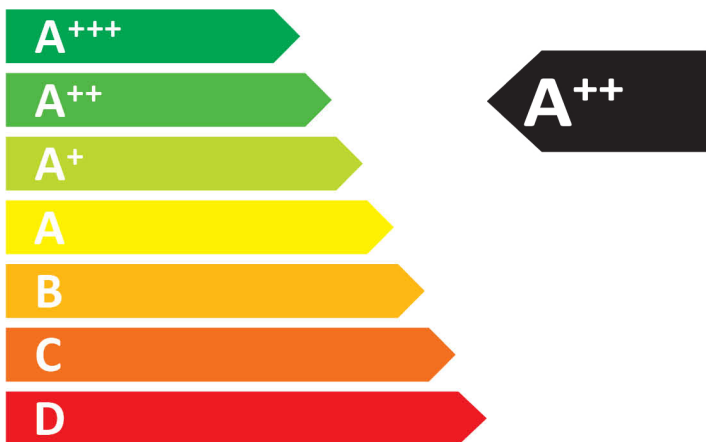

ENERGY

AEG

TR849P4B 916 099 602

227
kWh/annum

239
min/cycle

9,0
kg

64
dB

ABCDEFG