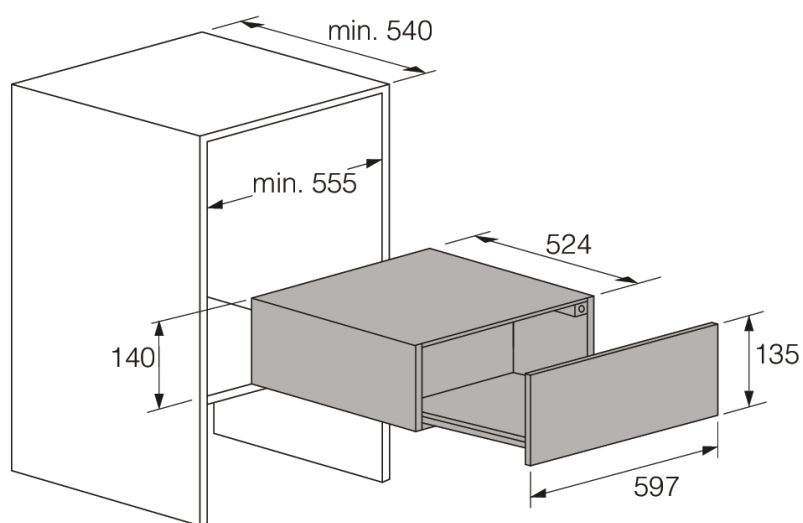

Design and integration

- Min. niche width: 555 mm
- Depth (incl. wall spacing): 540 mm
- Height of niche size for installation max.: 141 mm
- Width of niche size for installation max.: 560 mm

Technical data

- Connected load: 400 W
- Voltage (V): 220-240 V
- Fuse: 10 A
- Frequency: 50 Hz

Dimensions

- Height: 135 mm
- Width: 597 mm
- Depth: 524 mm
- Length of electrical cord: 1800 mm
- Net weight: 15 kg

Logistic information

- Packaging height: 202 mm
- Packaging width: 658 mm
- Packaging depth: 648 mm
- Gross weight: 17.5 kg
- Product code: 746757
- EAN code: 3838783016614

Craft warming drawer