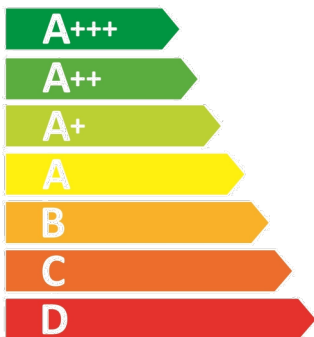

ENERGY

Blomberg

ROTN9202DX

A

38 L

0.68 kWh/cycle

-

kWh/cycle

65/2014