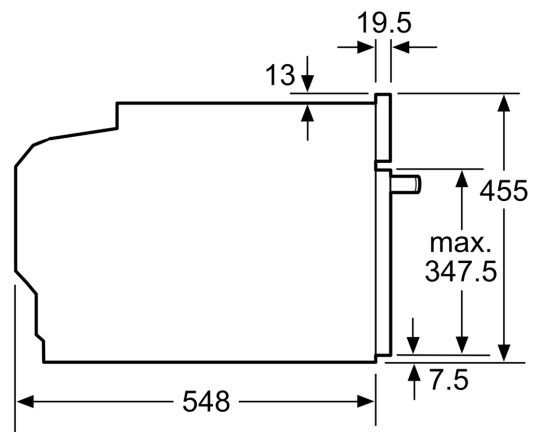

**Series 8, Built-in compact oven with
microwave function, 60 x 45 cm,
Black
CMG633BB1B**