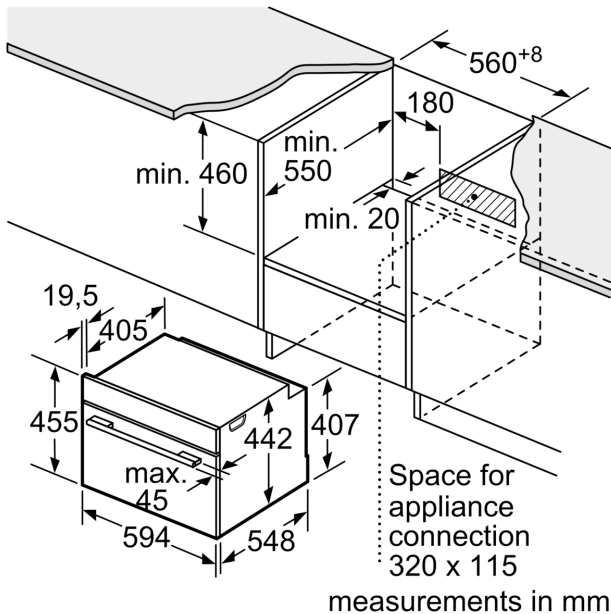

**Series 8, Built-in compact oven with
microwave function, 60 x 45 cm,
Black
CMG633BB1B**