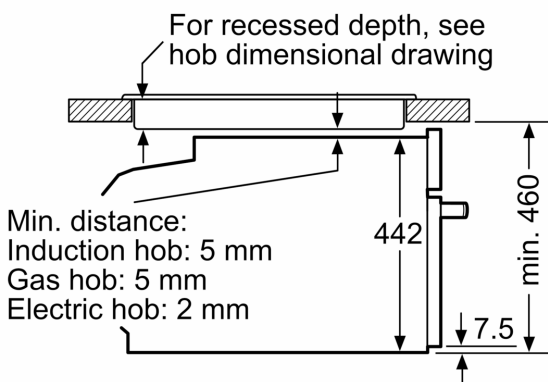

Installation with a hob.

If the compact appliance will be installed underneath a hob, the following worktop thicknesses (including substructure if necessary) must be taken into account.