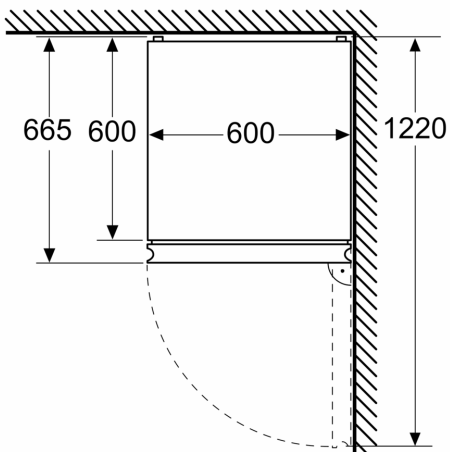

**Series 4, Free-standing fridge-freezer with freezer at bottom, 203 x 60 cm, Stainless steel KGN392LAF**

- **VitaFresh XXL Pro near 0°C:** climate-controlled compartments lock in freshness and nutrients for longer.
- **An audible alarm system signals the door is open**
- **Glossy Backwall with Multi Airflow:** evenly circulates cool, fresh air to maintain consistent temperatures.
- **Perfect Fit:** place your fridge right next to walls or other appliances to save space.
- **LED lighting:** keep your groceries in perfect view.

**Technical Data**

Energy Efficiency Class:	..... A
Average annual energy consumption in kilowatt hour per year (kWh/a):	..... 104 kWh/annum
Sum of volume of frozen compartments:	..... 103 l
Sum of volume of chill compartments:	..... 260 l
Airborne acoustical noise emissions :	..... 29 dB(A) re 1 pW
Airborne acoustical noise emission class:	..... A
Installation type:	..... Freestanding
Door panel options:	..... Not possible
Height:	..... 2030 mm
Width of the appliance:	..... 600 mm
Depth of the product:	..... 665 mm
Net weight:	..... 94.7 kg
Fuse protection:	..... 10 A
Door hinge:	..... Right reversible
Voltage:	..... 220-240 V
Frequency:	..... 50 Hz
Length of electrical supply cord:	..... 210.0 cm
Number of compressors:	..... 1
Number of independent cooling systems:	..... 2
Interior ventilator:	..... No
Reversible Door Hinge:	..... Yes
Number of Adjustable Shelves in fridge compartment (Stck):	..... 3
Shelves for Bottles:	..... Yes
Frost free system:	..... Fridge and freezer
Installation type:	..... Free-standing

**Series 4, Free-standing fridge-freezer  
with freezer at bottom, 203 x 60 cm,  
Stainless steel  
KGN392LAF**

Measurements in mm

Measurements in mm

Measurements in mm