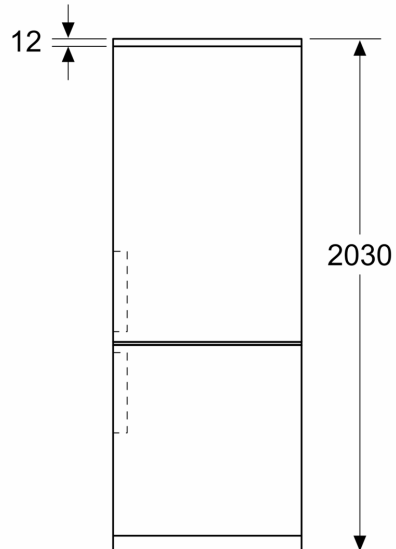

**Series 4, Free-standing fridge-freezer with freezer at bottom, 203 x 60 cm, Stainless steel KGN392LAF**

- **VitaFresh XXL Pro near 0°C:** climate-controlled compartments lock in freshness and nutrients for longer.
- **An audible alarm system signals the door is open**
- **Glossy Backwall with Multi Airflow:** evenly circulates cool, fresh air to maintain consistent temperatures.
- **Perfect Fit:** place your fridge right next to walls or other appliances to save space.
- **LED lighting:** keep your groceries in perfect view.

**Technical Data**

Energy Efficiency Class:	..... A
Average annual energy consumption in kilowatt hour per year (kWh/a):	..... 104 kWh/annum
Sum of volume of frozen compartments:	..... 103 l
Sum of volume of chill compartments:	..... 260 l
Airborne acoustical noise emissions :	..... 29 dB(A) re 1 pW
Airborne acoustical noise emission class:	..... A
Installation type:	..... Freestanding
Door panel options:	..... Not possible
Height:	..... 2030 mm
Width of the appliance:	..... 600 mm
Depth of the product:	..... 665 mm
Net weight:	..... 94.7 kg
Fuse protection:	..... 10 A
Door hinge:	..... Right reversible
Voltage:	..... 220-240 V
Frequency:	..... 50 Hz
Length of electrical supply cord:	..... 210.0 cm
Number of compressors:	..... 1
Number of independent cooling systems:	..... 2
Interior ventilator:	..... No
Reversible Door Hinge:	..... Yes
Number of Adjustable Shelves in fridge compartment (Stck):	..... 3
Shelves for Bottles:	..... Yes
Frost free system:	..... Fridge and freezer
Installation type:	..... Free-standing

**Series 4, Free-standing fridge-freezer  
with freezer at bottom, 203 x 60 cm,  
Stainless steel  
KGN392LAF**

Measurements in mm

Measurements in mm

Measurements in mm