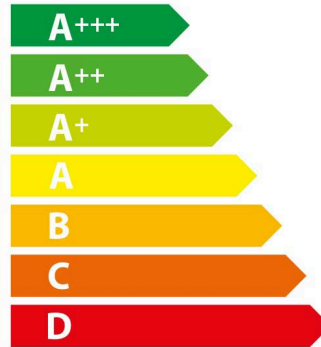

ENERGY

BOSCH

NBS113BR0B

B

34 L

0.83 kWh/cycle

- kWh/cycle