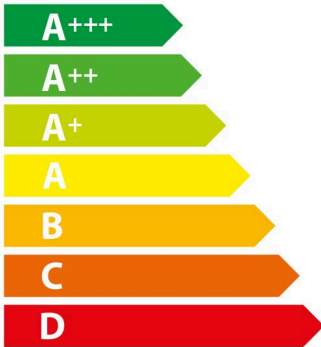

ENERGY

BOSCH

NBS113BR0B

A

47 L

0.84 kWh/cycle

0.71 kWh/cycle

ENERGY