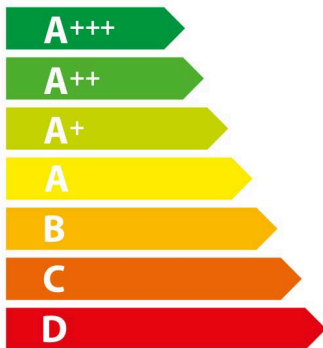

ENERGY

BOSCH

NBS533BS0B

A

47 L

0.84 kWh/cycle

0.71 kWh/cycle

ENERGY