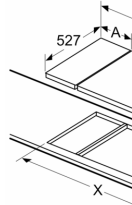

**Series 8, Domino gas hob, 30 cm,  
Ceramic glass, Black  
PRB3A6B70**

Measurer

L	X
306	57
396	66

If two or r  
to one an  
are requi  
elements

Measurer

L	X
606	118
816	139
916	149

When ins  
a hob, tw  
required

Measurer

L	X
606	87
816	108
916	118

When ins  
a hob, tw  
required

Measurer

L	X
306	88
396	97

If two or r  
to one an  
are requi  
elements

Measurements in n  
Picture for the tab  
cutout dimension:

IT