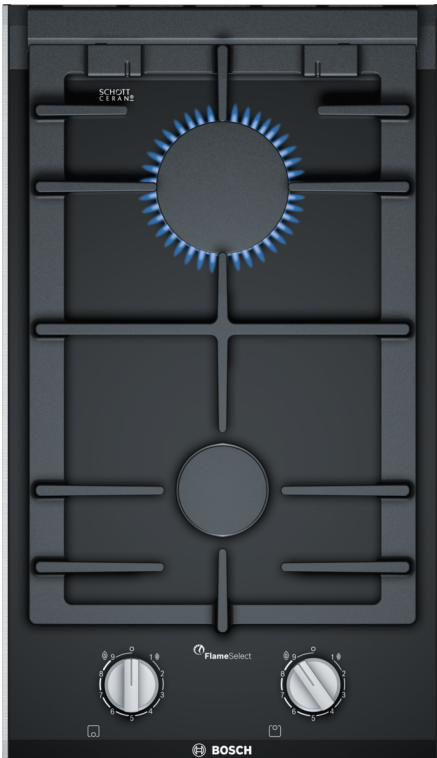

**Series 8, Domino gas hob, 30 cm,  
Ceramic glass, Black  
PRB3A6B70**

**Optional accessories**

- HEZ298105 Simmer plate
- HEZ298114 Small pot support
- HEZ394301 Connecting strip

**The domino gas hob with FlameSelect:  
achieve perfect cooking results thanks to  
nine precisely defined power levels.**

- **FlameSelect:** adjust the gas flame precisely using nine defined levels.
- **Dishwasher-proof pan supports:** make cleaning your hob even easier.
- **Continuous cast-iron pan support:** for high firmness and stability of cookware.
- **Biomethane-ready:** your gas hob can also be powered with renewable biomethane gas.
- **Ergonomic control knobs with raised center for precise adjustments.**

## **Series 8, Domino gas hob, 30 cm, Ceramic glass, Black PRB3A6B70**

**The domino gas hob with FlameSelect:  
achieve perfect cooking results thanks to  
nine precisely defined power levels.**

---

### **Design**

- ceramic glass surface, Black
- Facette front, rear and side profiles, aluminium, brushed
- Cast iron pan supports
- Low profile burner: elegant burner design