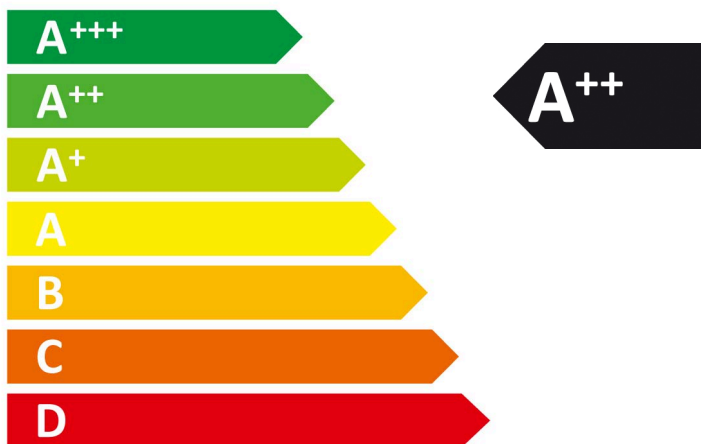

ENERGY

BOSCH

WQG24509GB

258
kWh/annum

176
min/cycle

9,0
kg

64
dB

ABCDEFG