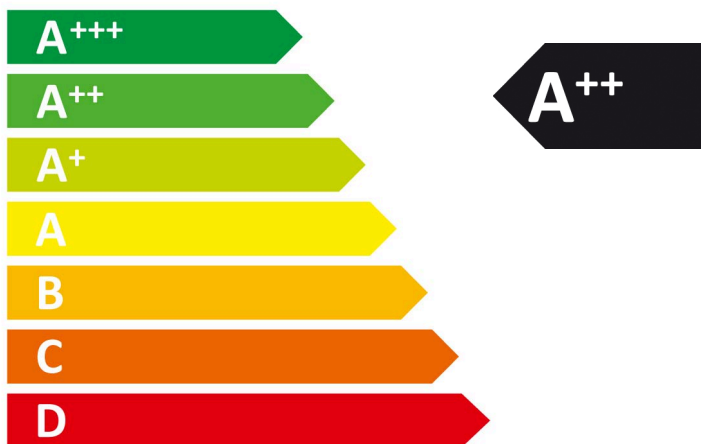

ENERGY

BOSCH

WQG245S9GB

258
kWh/annum

176
min/cycle

9,0
kg

64
dB

ABCDEFG