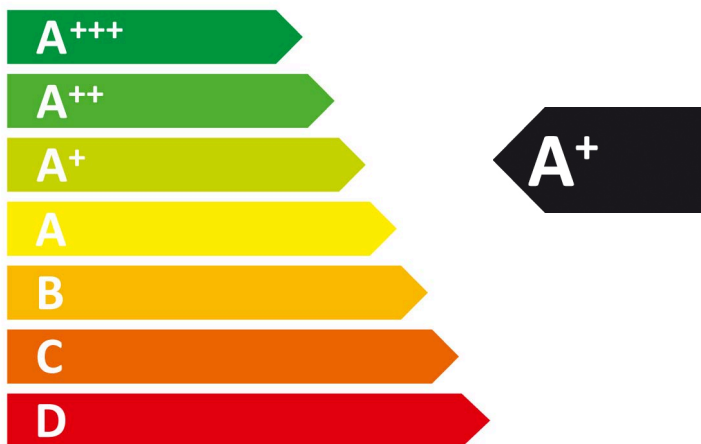

ENERGY

BOSCH

WTH84001GB

270
kWh/annum

226
min/cycle

8,0
kg

65
dB

 **ABCDEFG**