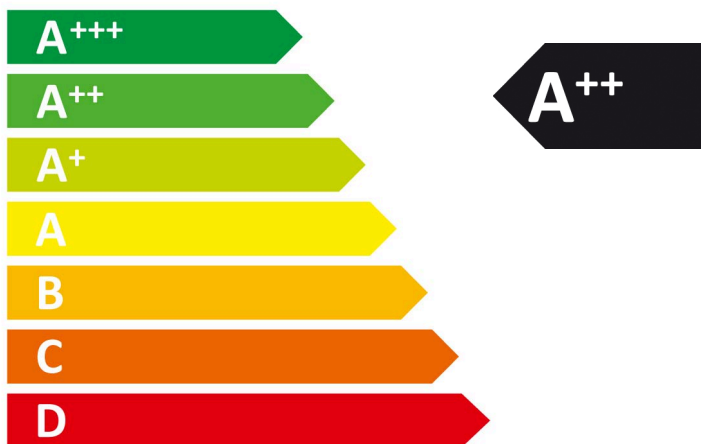

ENERGY

BOSCH

WTH85225GB

235
kWh/annum

205
min/cycle

8,0
kg

65
dB

ABCDEFG