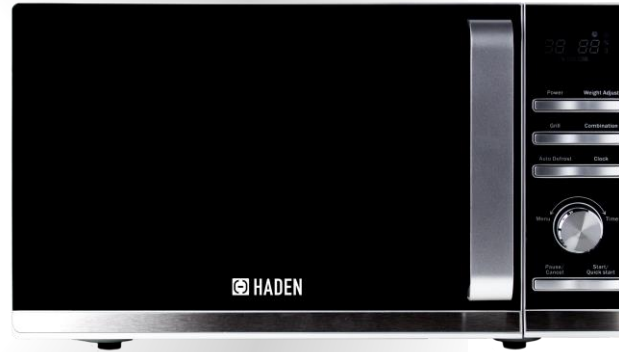

- 800W freestanding combi microwave with grill function.
- Family friendly with 20l capacity.
- Digital control panel with LED display screen.
- Ergonomic and easy to use commands.
- Versatile with 5 power levels and 9 auto cook menu.
- Practical auto defrost functions and express functions.
- Safe to use it is equipped with child lock system and cooking end signal.
- Convenient pull door handle.
- Modern design with chrome and silver finishes.
- Sturdy and stable with nonslip feet.
- Comes with a 24-month warranty.

FREESTANDING DESIGN

BRAND DETAILING

EASY TO USE  
COMMANDS

DIGITAL DISPLAY  
SCREEN

**TECHNICAL SPECIFICATIONS**

Power: 800W | Voltage: 230 - 240V | 50Hz  
 Product dimensions: 26.2 x 45.2 x 35.8cm  
 Weight (kg): 10.5kg  
 Cable length: 1.1M  
 Inner/ Outer: 1/1