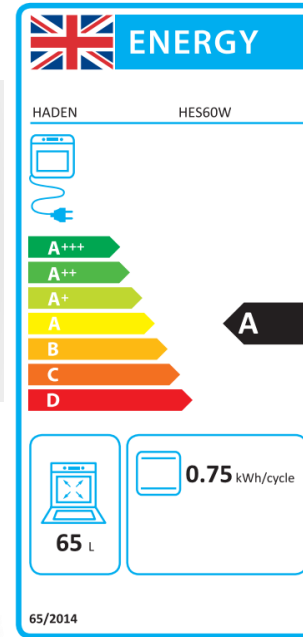

- 4 solid plate rings featuring two sizes
- Conventional oven with a 65L capacity.
- Equipped with convenient oven light.
- 4 cooking functions (upper and lower heater, upper heater, lower heater, grill).
- 1800W variable grill.
- Easy to clean enamel interior.
- 2 wire shelves grill pan with handle & wire griddle.

4 SOLID PLATE RINGS

TEMPERATURE KNOBS

EASY-TO-CLEAN ENAMEL INTERIOR

FREESTANDING DESIGN

SKU: HES60W - 193148

SPECIFICATIONS:

- Power: 6865W | Voltage: 220-240V | Frequency: 50Hz
- Power per plate :
 - 145MM Plate : 1200W
 - 180MM Plate: 1500W
- A Energy Rating
- 2 Year Warranty On Parts & Labour
- Dimensions: H90 x W60 x D60 cm
- Weight (kg): 41kg
- EAN: 5021961193148
- Inner/ Outer: 1/1