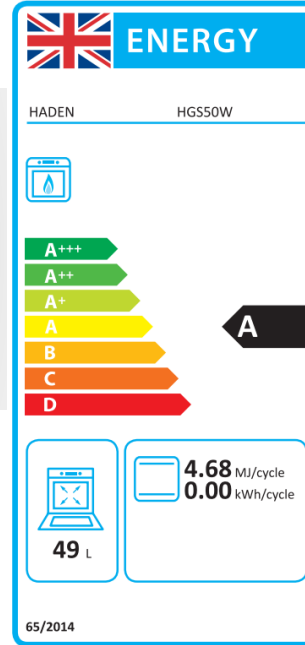

- 4 burner gas hob (1 large, 2 medium & 1 small)
- Conventional oven with flame failure
- Oven light
- Automatic ignition (hob & oven)
- Gas grill with flame failure
- Easy clean enamel interior
- 1 wire shelf
- Grill pan & wire griddle
- LPG conversion kit included

4 SOLID PLATE RINGS

CONTROL KNOBS

EASY-TO-CLEAN
ENAMEL INTERIOR

49L CAPACITY

SKU: HES50W – 193162

SPECIFICATIONS:

- A Energy Rating
- 2 Year Warranty On Parts & Labour
- Dimensions: H90 x W50 x D60 cm
- EAN number: 5021961193162
- Inner/ Outer: 1/1