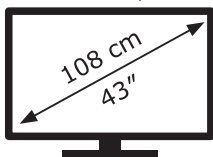

ENERGY

Hisense

43E7HQTUK

54 kWh/1000h

ABCDEF**G**

80 kWh/1000h

3840 px

2160 px