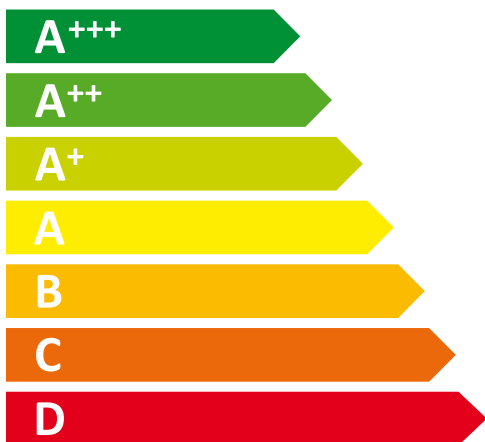

ENERGY

HOTPOINT

H8 D94SB UK

A+++

194
kWh/annum

210
min/cycle

9,0
kg

62
dB