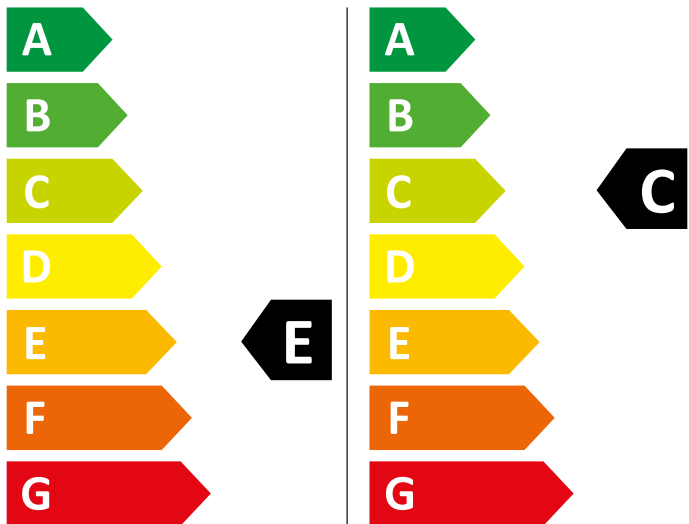

# ENERG

HOTPOINT

NDB 11724 W UK

414 kWh/100

70 kWh/100

7,0 kg

11,0 kg

66 L