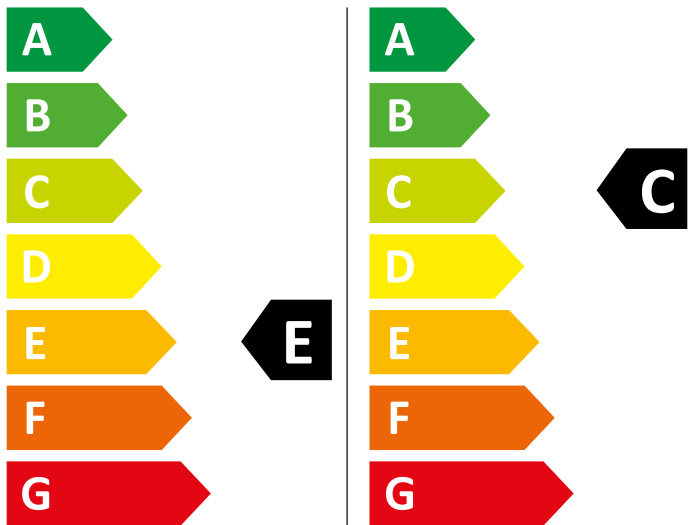

54 L

9:50

4:00

ABCDEF G

ABC D

ENERG

HOTPOINT

NDB 11724 W UK

414 kWh/100

70 kWh/100

7,0 kg

11,0 kg

66 L

54 L

9:50

4:00