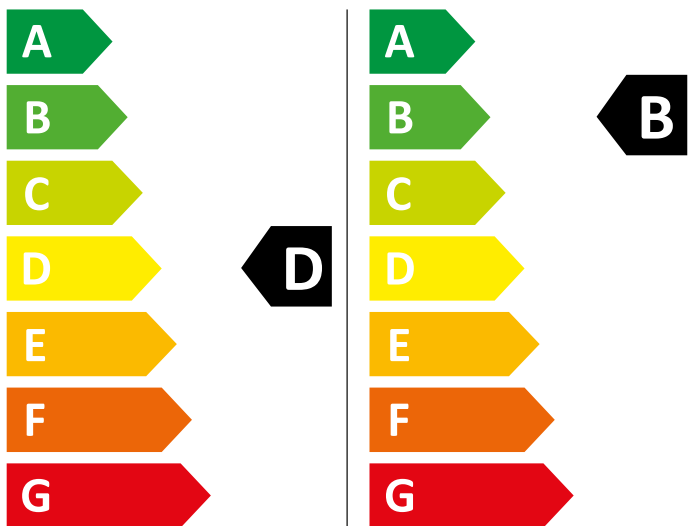

307 kWh/100

55 kWh/100

6,0 kg

8,0 kg

65 L

48 L

9:20

3:38

ABCDEF G

ABCD