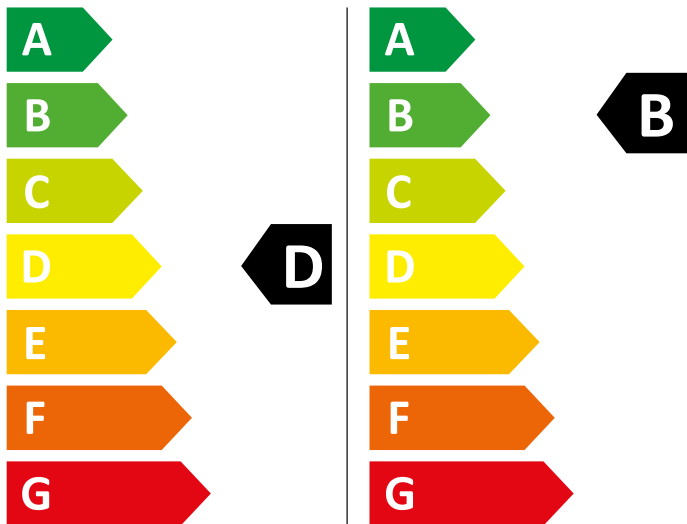

ENERG

HOTPOINT

NDB 9635 BS UK

307 kWh/100

56 kWh/100

6,0 kg

9,0 kg

65 L