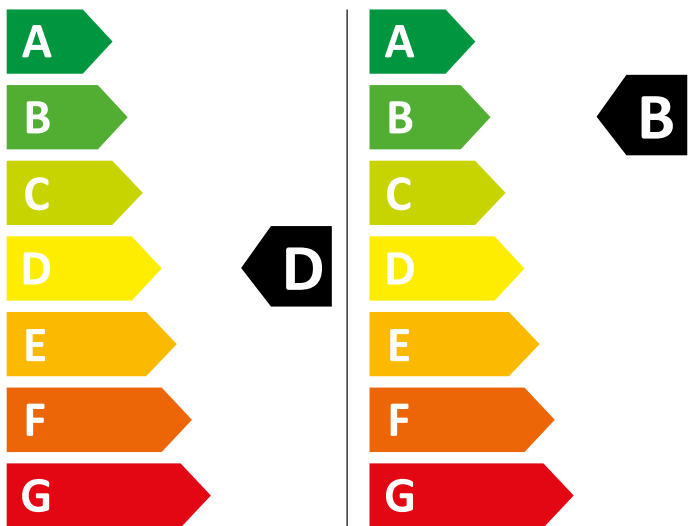

307 kWh/100

56 kWh/100

6,0 kg

9,0 kg

65 L

50 L

9:20

3:48

ABCDEF G

ABCD