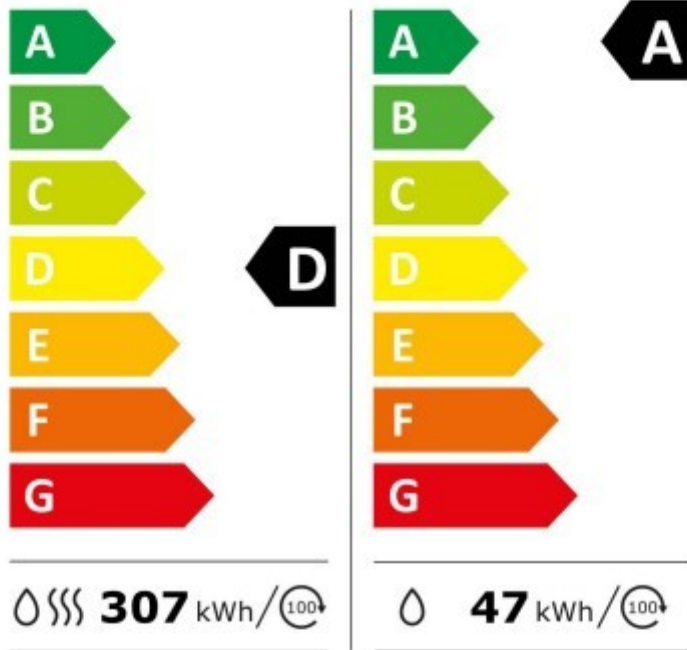

HOTPOINT

NDD 8636 GDA UK

6,0 kg

8,0 kg

65 L

48 L

9:20

3:35