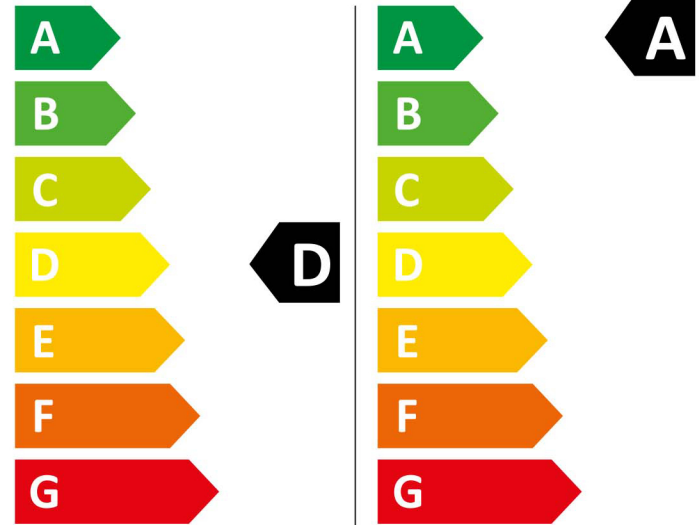

INDESIT

BDE 86436X W UK N

307 kWh/100

47 kWh/100

6,0 kg  8,0 kg

65 L  48 L

9:20  3:35

A**B**CDEFG

A**B**CD

2019/2014

INDESIT

BDE 86436X W UK N

307 kWh/100

47 kWh/100

6,0 kg  8,0 kg

65 L  48 L