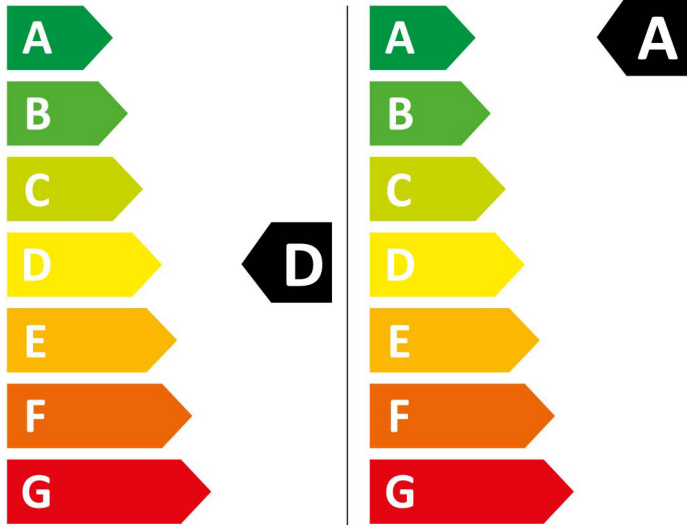

INDESIT

BDE 86436X W UK N

307 kWh/100

47 kWh/100

6,0 kg  8,0 kg

65 L  48 L

9:20  3:35

A**B**CDEFG

A**B**CD

2019/2014

INDESIT

BDE 86436X W UK N

307 kWh/100

47 kWh/100

6,0 kg  8,0 kg

65 L  48 L