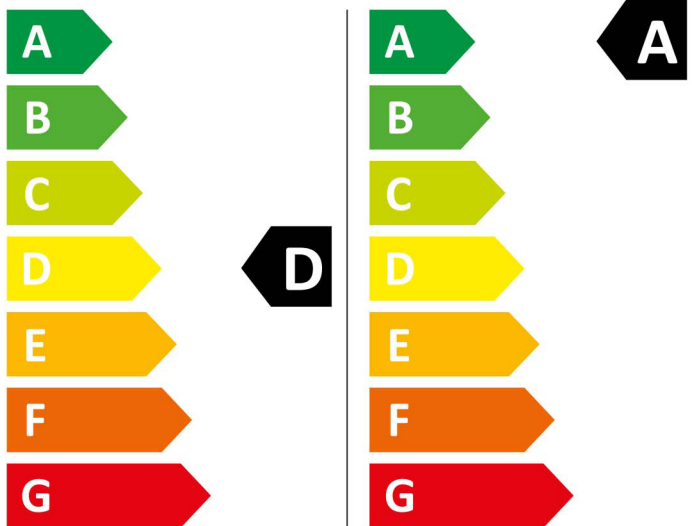

INDESIT

BDE 96436X W UK N

 307 kWh/100

 49 kWh/100

6,0 kg

9,0 kg

65 L

50 L