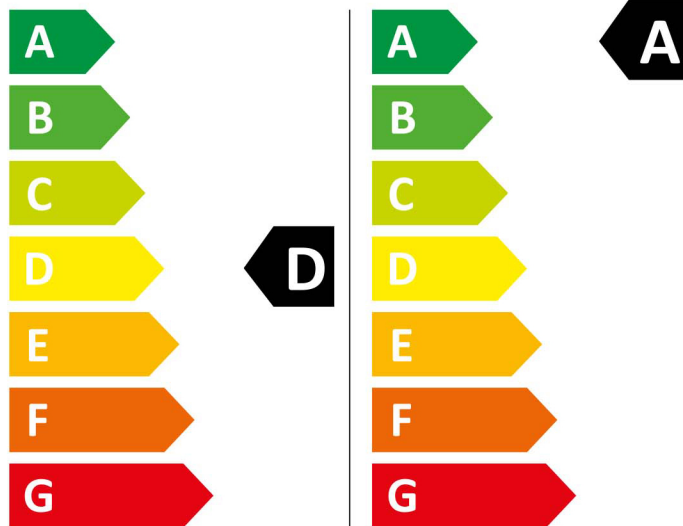

307 kWh/100

49 kWh/100

6,0 kg

9,0 kg

65 L

50 L

9:20

3:48

ABCDEFG

ABCD

2019/2014